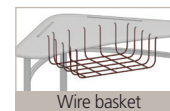

Metal book box

Wire basket

See-through Book Box

- Clear ABS ergo plastic
- Provides enhanced security and cleaning

Metal Book Box

- Fabricated from 20 gauge CRS carbon steel sheet with hemmed edges
- Perforated option available upon request

Wire Book Basket

- Made of 1/4" round CRS carbon solid steel rods