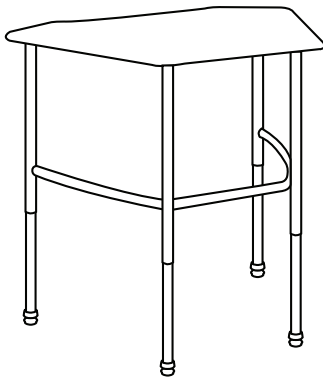

### Frame

- 1 1/8" diameter, 18 gauge steel tubing
- Welded 7/8" diameter, 18 gauge arched stretcher
- All joints hand brazed 360°
- 4'x5' 10 gauge steel paltes welded 360° to each leg

### Top

- 5/8" thick, available in Hard Plastic, MDF or PB HPL
- Molded in pencil groove in hard plastic top
- Flat top mechanically secured to the frame in 16 places
- 21" x 30"
- Solid plastic - ground hardwood flour, color pigment and melamine plastic resins, blended and compressed under heat and pressure (1900 psi)

### Tubing

- 1008 -1010 steel
- Tubing - between 14 and 18 gauge

### Height

- 30" fixed, 22"-31" adjustable

*Shown in adjustable height.  
Top Maple, Chrome frame*

*Octagon Sit/Stand  
Adjustable Desk  
Top Maple, Chrome frame*