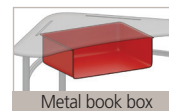

Clear ABS book box

Metal book box