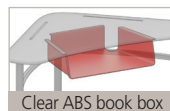

Clear ABS book box