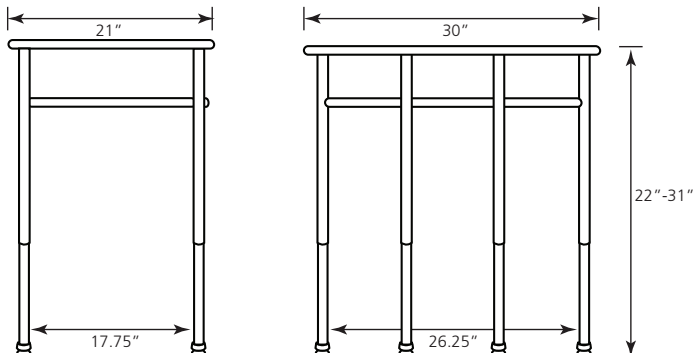

### Frame

- 1 1/8" diameter, 18 gauge steel tubing
- Welded 7/8" diameter, 18 gauge arched stretcher
- All joints hand brazed 360°
- 4'x5' 10 gauge steel paltes welded 360° to each leg

### Top

- 5/8" thick, available in Hard Plastic, MDF or PB HPL
- Molded in pencil groove in hard plastic top
- Flat top mechanically secured to the frame in 16 places
- 21" x 30"
- Solid plastic - ground hardwood flour, color pigment and melamine plastic resins, blended and compressed under heat and pressure (1900 psi)

### Height

- 30" fixed, 22"-31" adjustable

*Shown in adjustable height.  
Top Maple, Chrome frame*

*Octagon Sit/Stand  
Adjustable Desk  
Top Maple, Chrome frame*